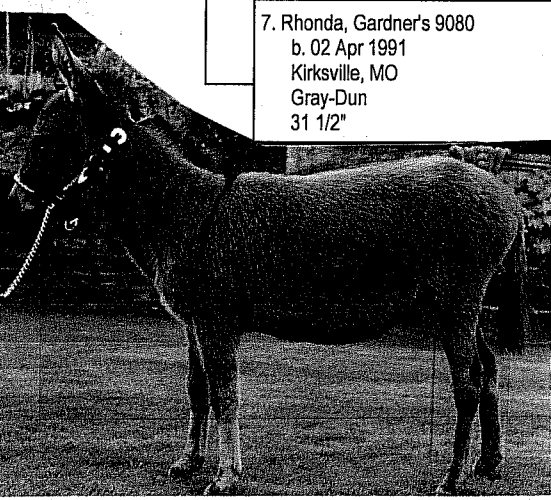

528210000982315 6 NLD EXP 11.10.2009

Pedigree

Chart #1

Chart of
Miss Esprit, Moleneind's 51468

The American Donkey and Mule Society
P.O. Box 1210, Lewisville, TX 75067 (972) 219-0781
The American Donkey and Mule Society is not responsible
for errors in information submitted to the registry.