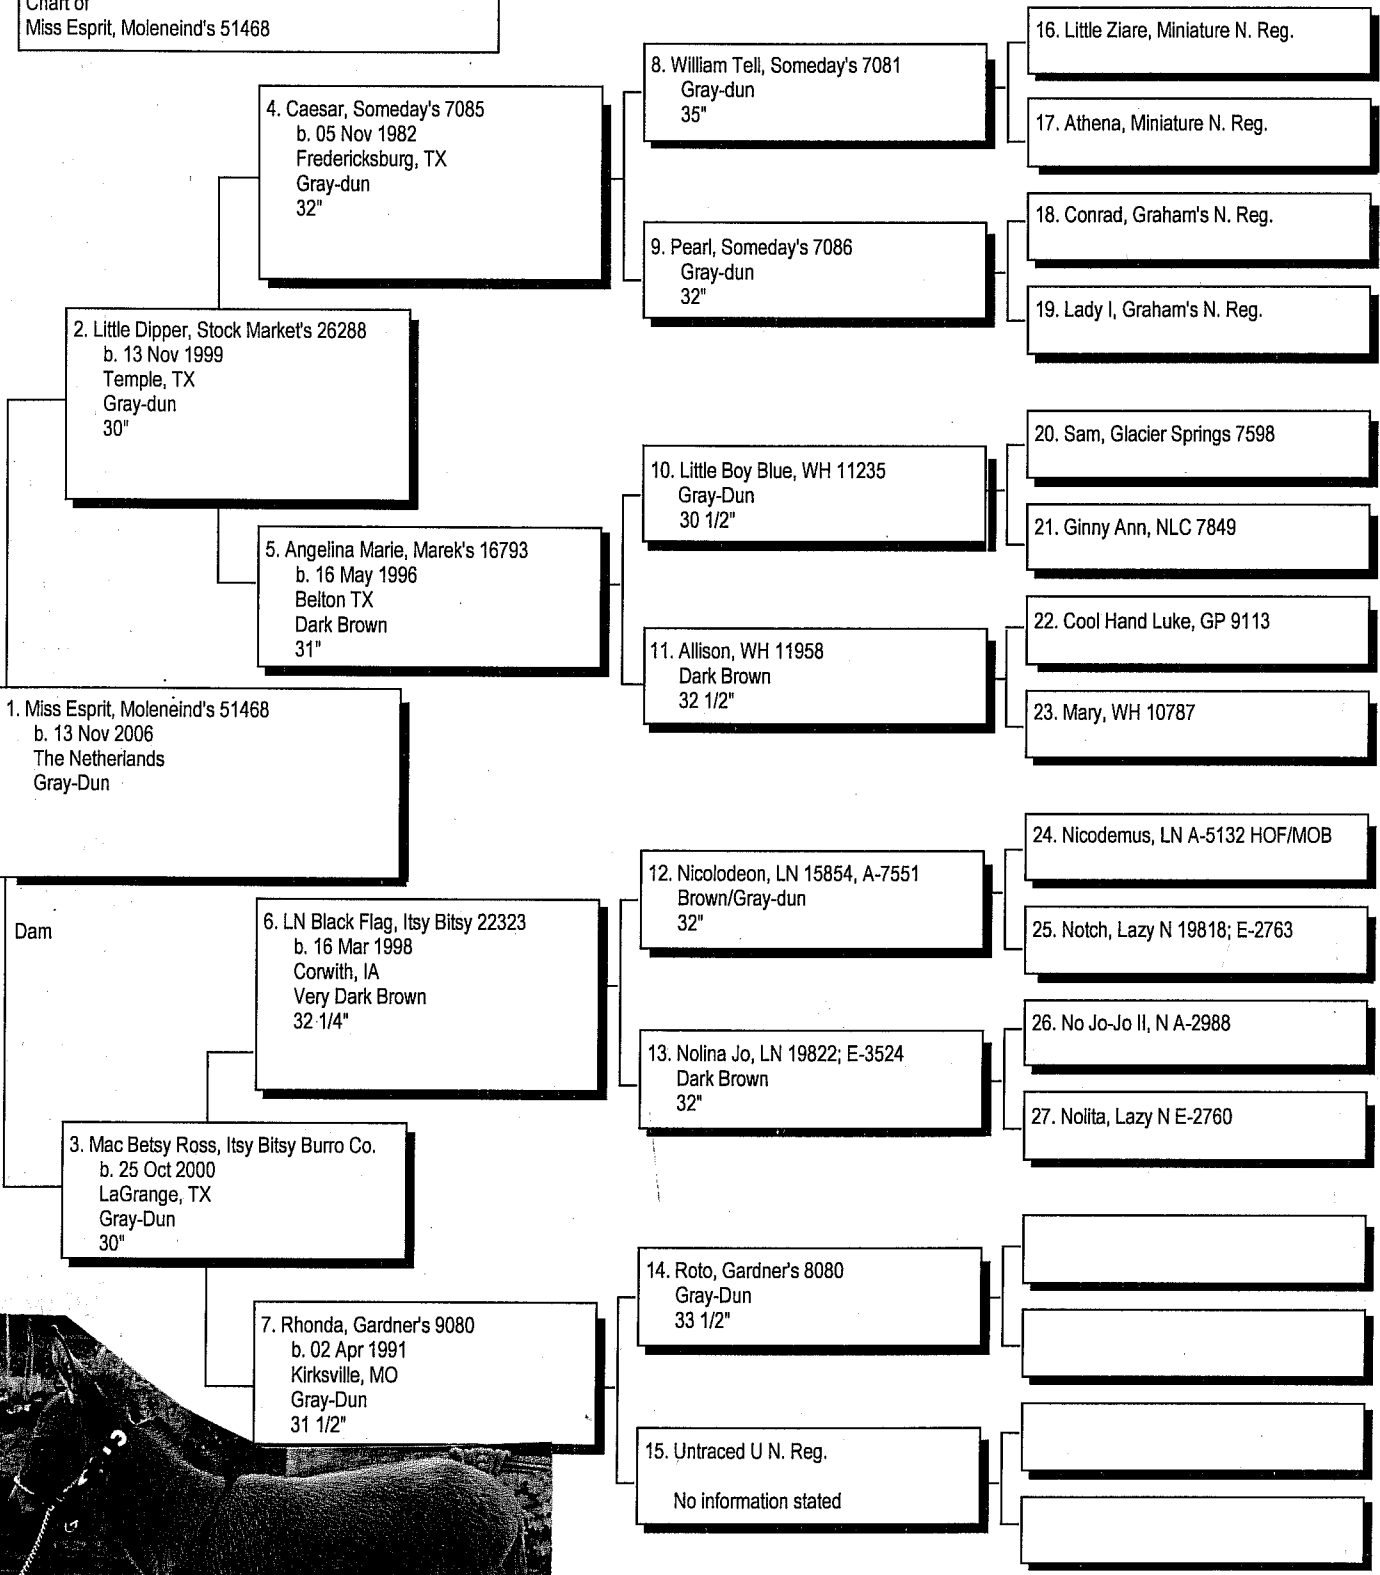

528210000982315 6 NLD EXP 11.10.2009

Pedigree

Chart #1

Chart of
Miss Esprit, Moleneind's 51468

The American Donkey and Mule Society
P.O. Box 1210, Lewisville, TX 75067 (972) 219-0781
The American Donkey and Mule Society is not responsible
for errors in information submitted to the registry.